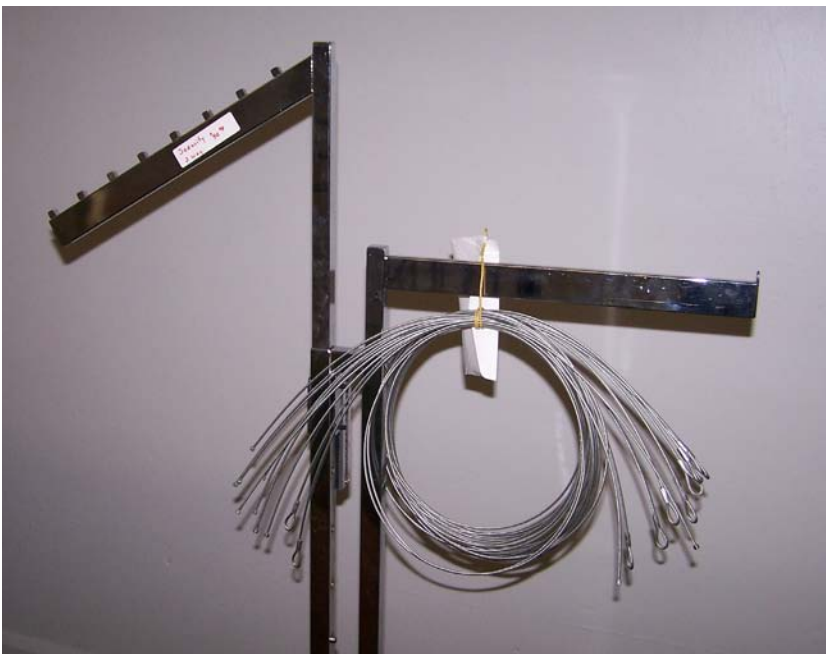

Antique Showcase
Circa 1930's
Wired for inside lighting

Total Height 40"
Feet 6"

Spinning grid rack
Three sided grid each 2' x 5'
2'4" x 15" H. base

Security two way with cables

Chairs
Vinyl covers
9 Available

T stands

6" Tiered Shelving Unit
2 adjustable shelves
Storage in base