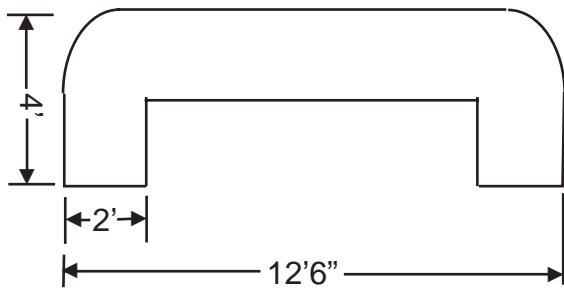

Antique Showcase
Circa 1930's
Wired for inside lighting

Total Height 40"
Feet 6"

Spinning grid rack
Three sided grid each 2' x 5'
2'4" x 15" H. base

Security two way with cables

Chairs
Vinyl covers
9 Available

T stands

6" Tiered Shelving Unit
2 adjustable shelves
Storage in base